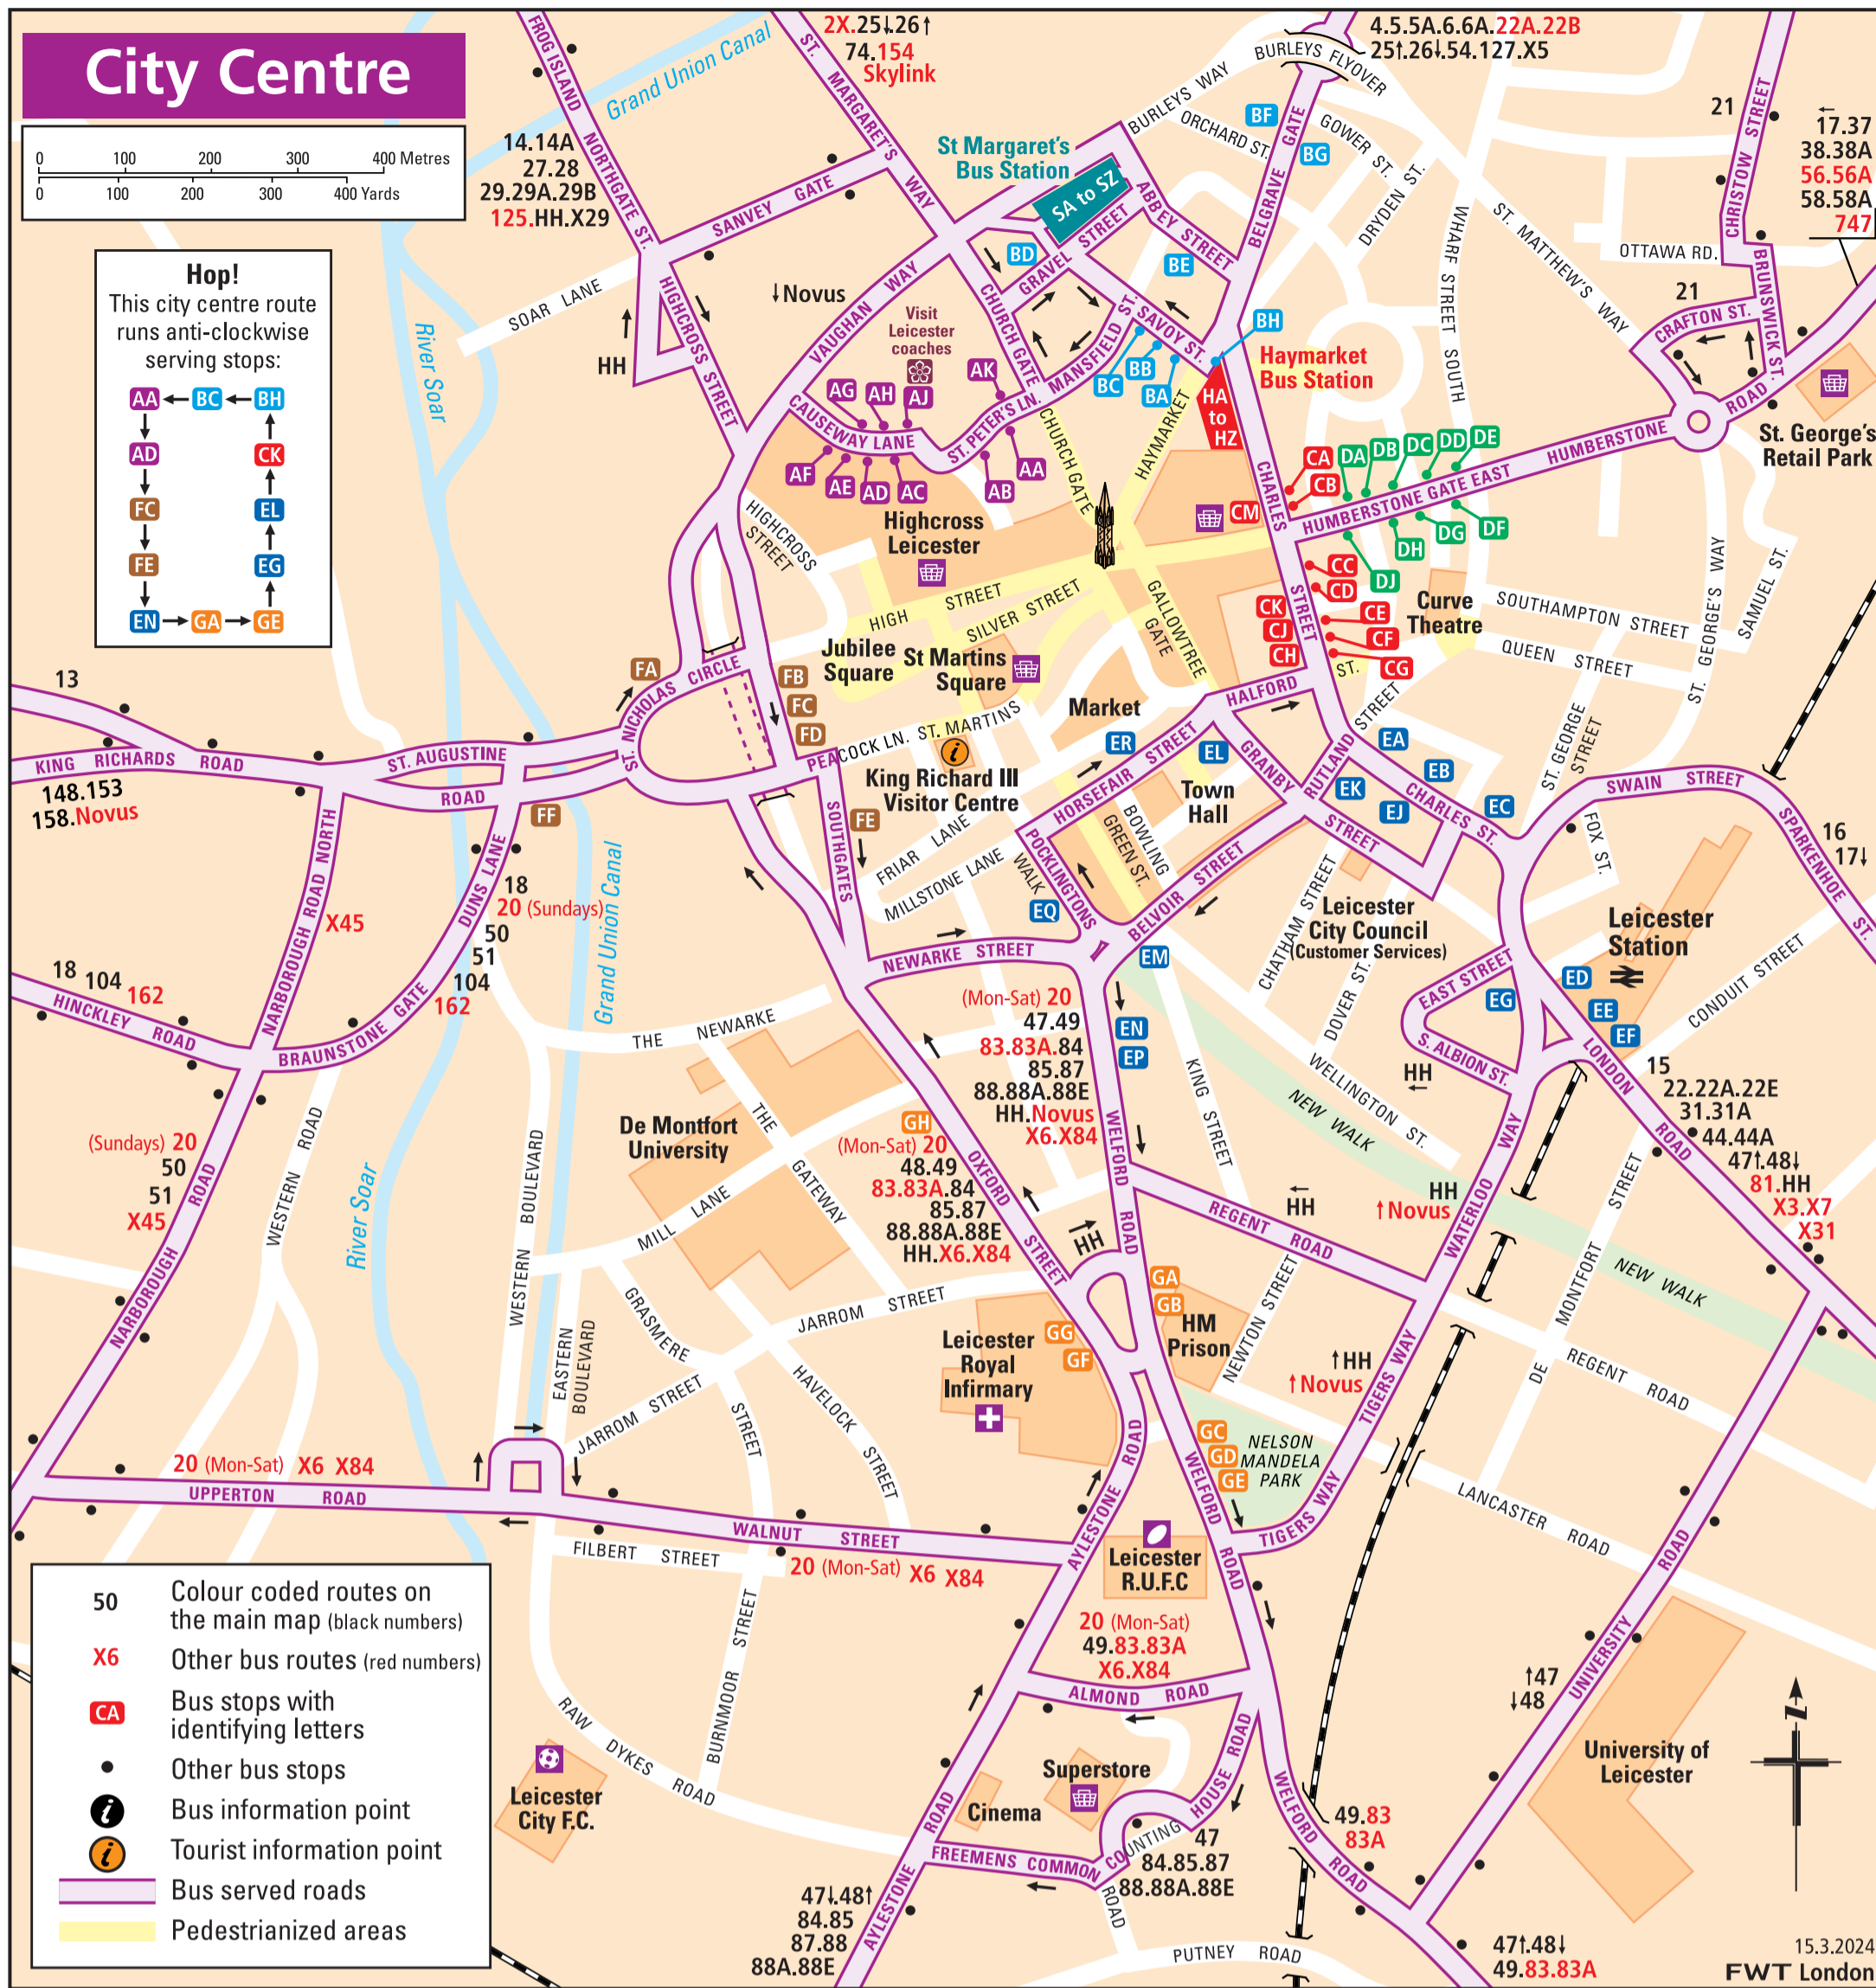

*Please note that the 103, 203 and 303 Park and Ride services operated by Roberts Travel are not included in this scheme.

Ticket Prices	Adult	Child	Student
Day	£5.60	£4.30	n/a
Week	£21.50	£16	n/a
3 Days in 7	£15.50	n/a	n/a
4-Weekly	£74	£57	n/a
Annual	£740	£525	£565
Academic Year	n/a	£500	£555
Single Term	n/a	£220	£230
Family Day	£8 during school holidays and £11 at all other times		

Where and how to buy

Tap on Tap off: Use your preferred contactless payment method and simply Tap on and Tap off as you travel. The maximum fare you will pay is £5.60 for a day and £21.50 for a week.

M-tickets: You can buy the full range of Flexi tickets through Arriva, First Bus and Centrebus ticketing apps. Buy on any app and use on any bus company within the scheme.

On bus: You can buy Adult and Child day and weekly tickets from the driver on all bus companies within the scheme. Both cash and contactless payments are accepted.

Please note: Child tickets are available to customers aged 15 and under. Student tickets for 16 and 17 year olds require a valid proof of Date of Birth. Students aged 18 and over will be required to present a valid student ID card. Tap on Tap off is available on Arriva, First Bus and Centrebus. Ticket prices are subject to change.

Where to Board Your Bus in Leicester City Centre

Look here if you know your DESTINATION