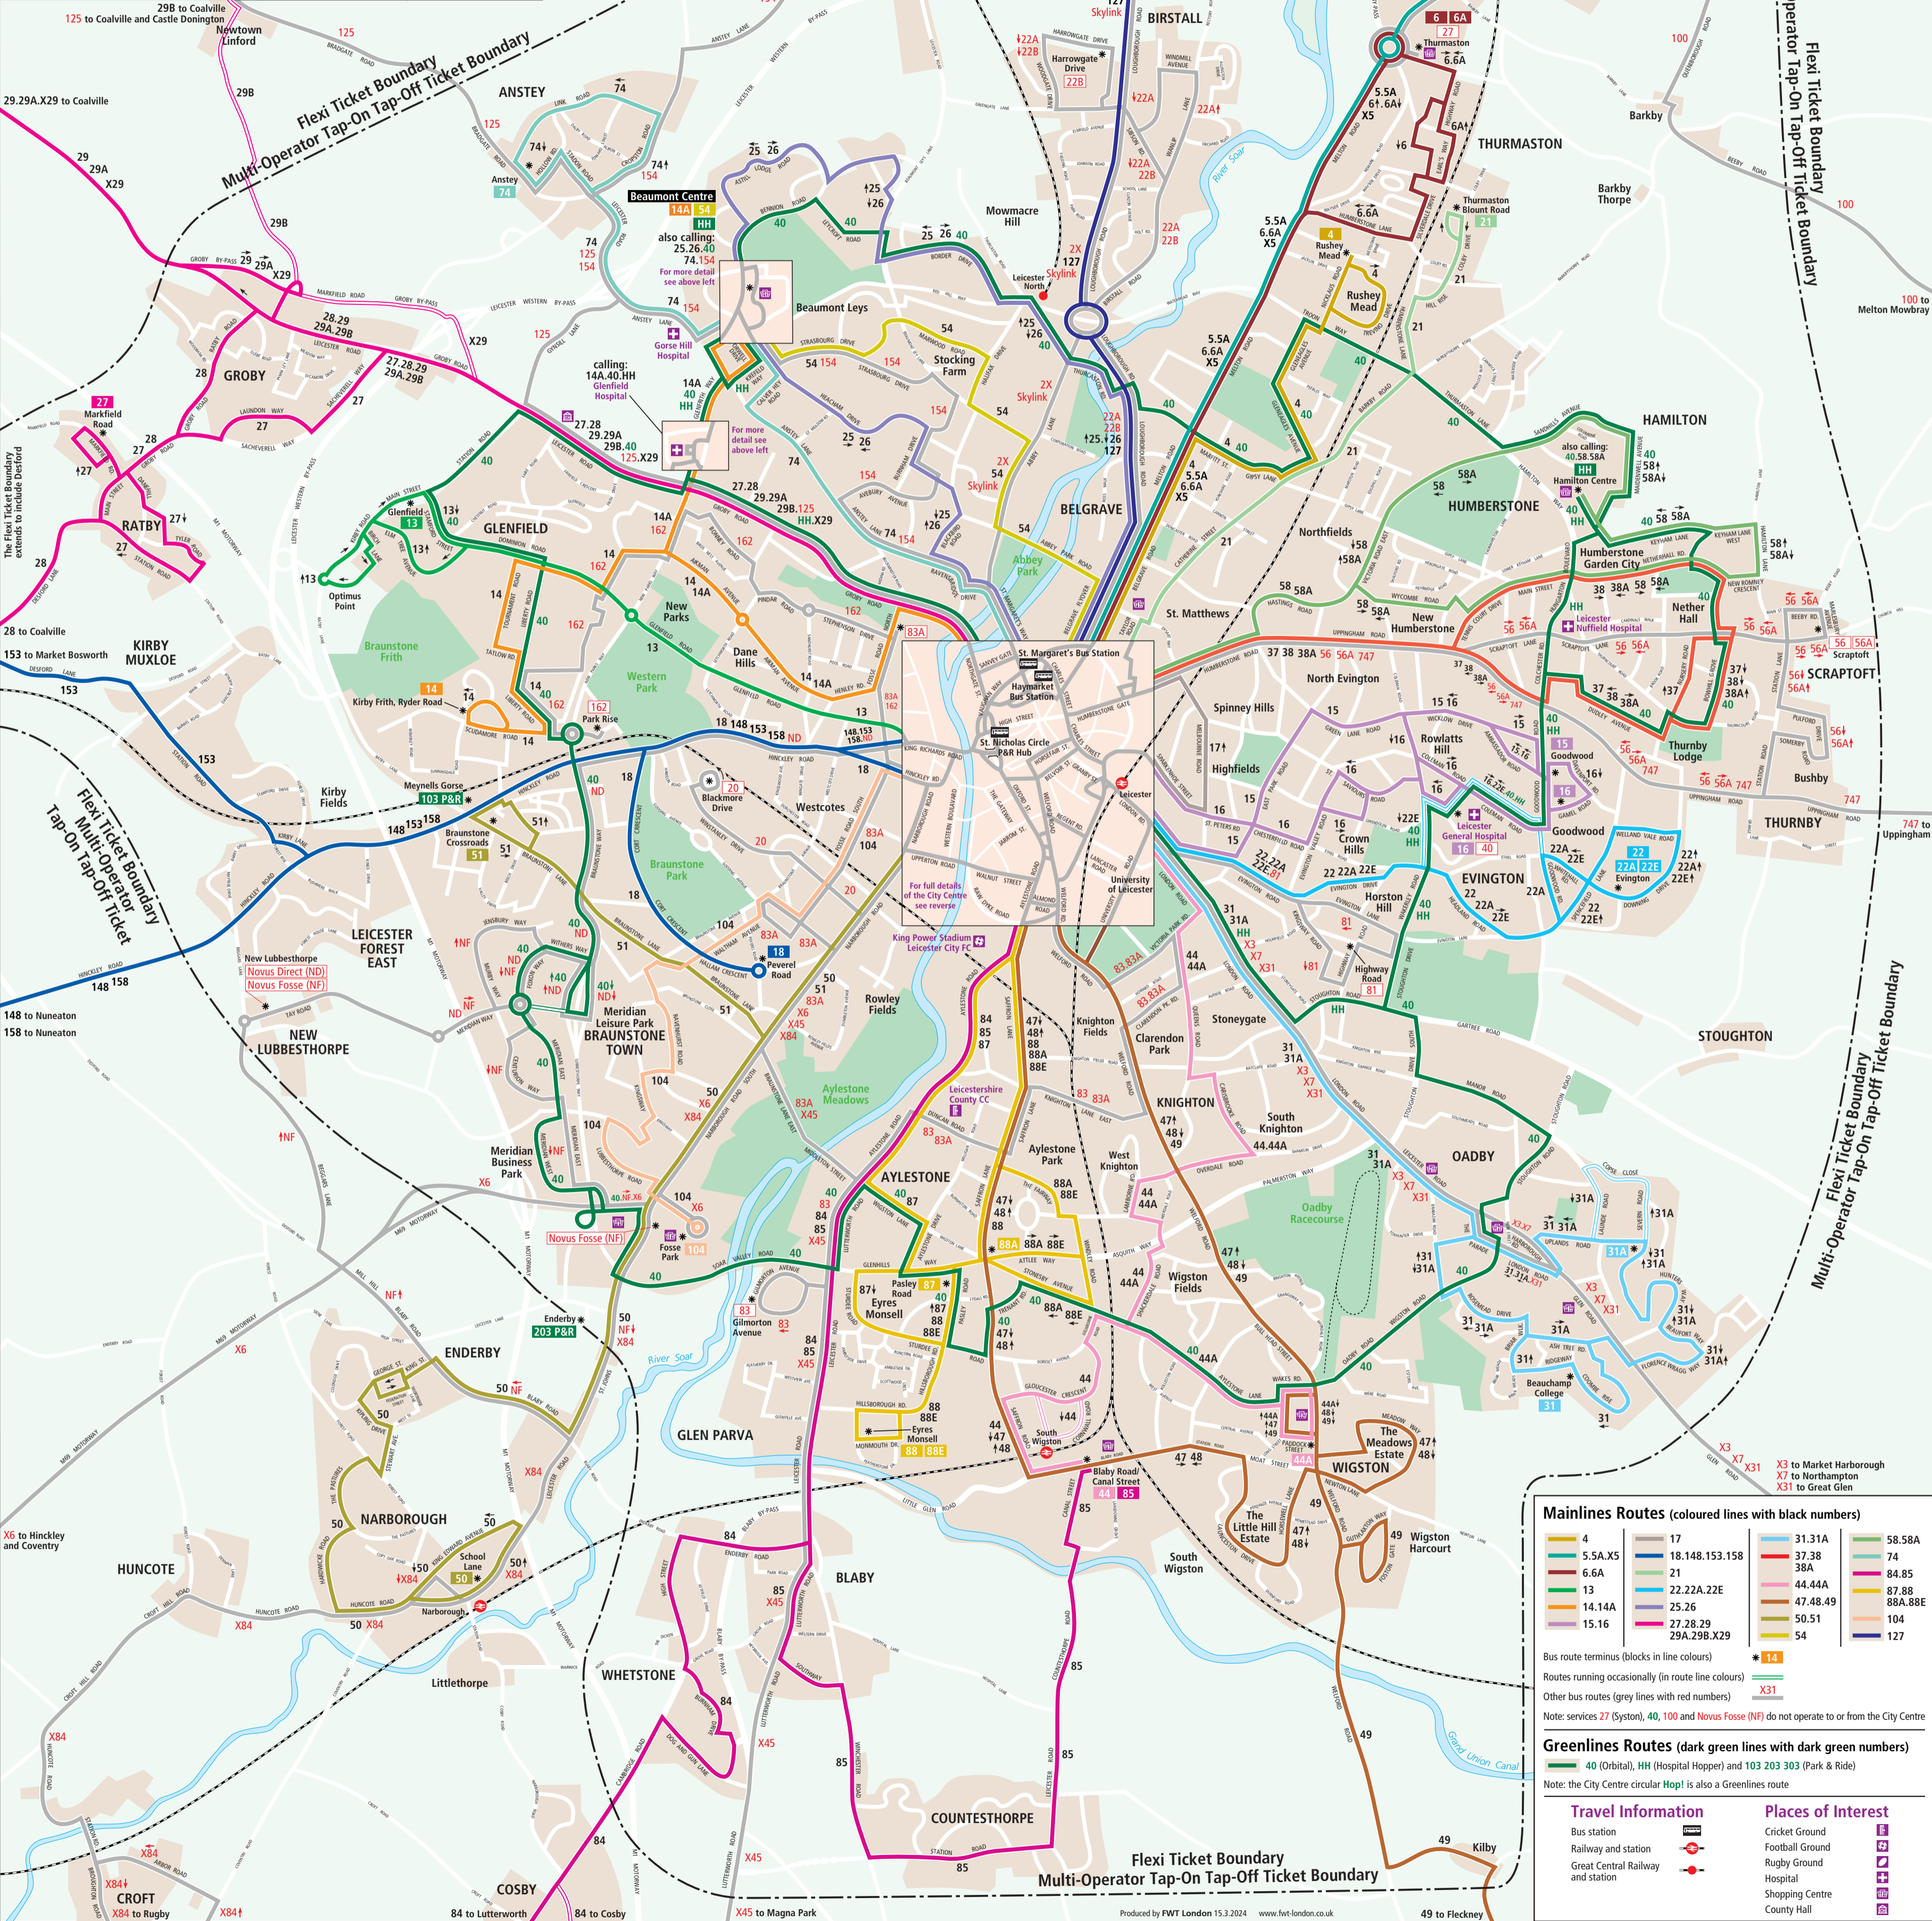

Main bus routes in Greater Leicester

Glenfield Hospital
Routes 14A, 40 and HH stop outside the Hospital

Beaumont Centre
Stop Services:
 A 14A, 40 to Glenfield HH
 B 25
 C 74, 154 to Leicester
 D 54, to Leicester
 E Tesco Free Bus
 F 74, 154 to Anstey
 G 26, 40 to Hamilton

Mainlines Routes (coloured lines with black numbers)

4	17	31.31A	58.58A
5.5A.X5	18.148.153.158	37.38	74
6.6A	21	38A	84.85
13	22.22A.22E	44.44A	87.88
14.14A	25.26	47.48.49	88A.88E
15.16	27.28.29	50.51	104
	29A.29B.X29	54	127

Bus route terminus (blocks in line colours) * 14
 Routes running occasionally (in route line colours)
 Other bus routes (grey lines with red numbers) X31

Note: services 27 (Syston), 40, 100 and Novus Fosse (NF) do not operate to or from the City Centre

Greenlines Routes (dark green lines with dark green numbers)

40 (Orbital), HH (Hospital Hopper) and 103 203 303 (Park & Ride)
 Note: the City Centre circular Hop1 is also a Greenlines route

Travel Information